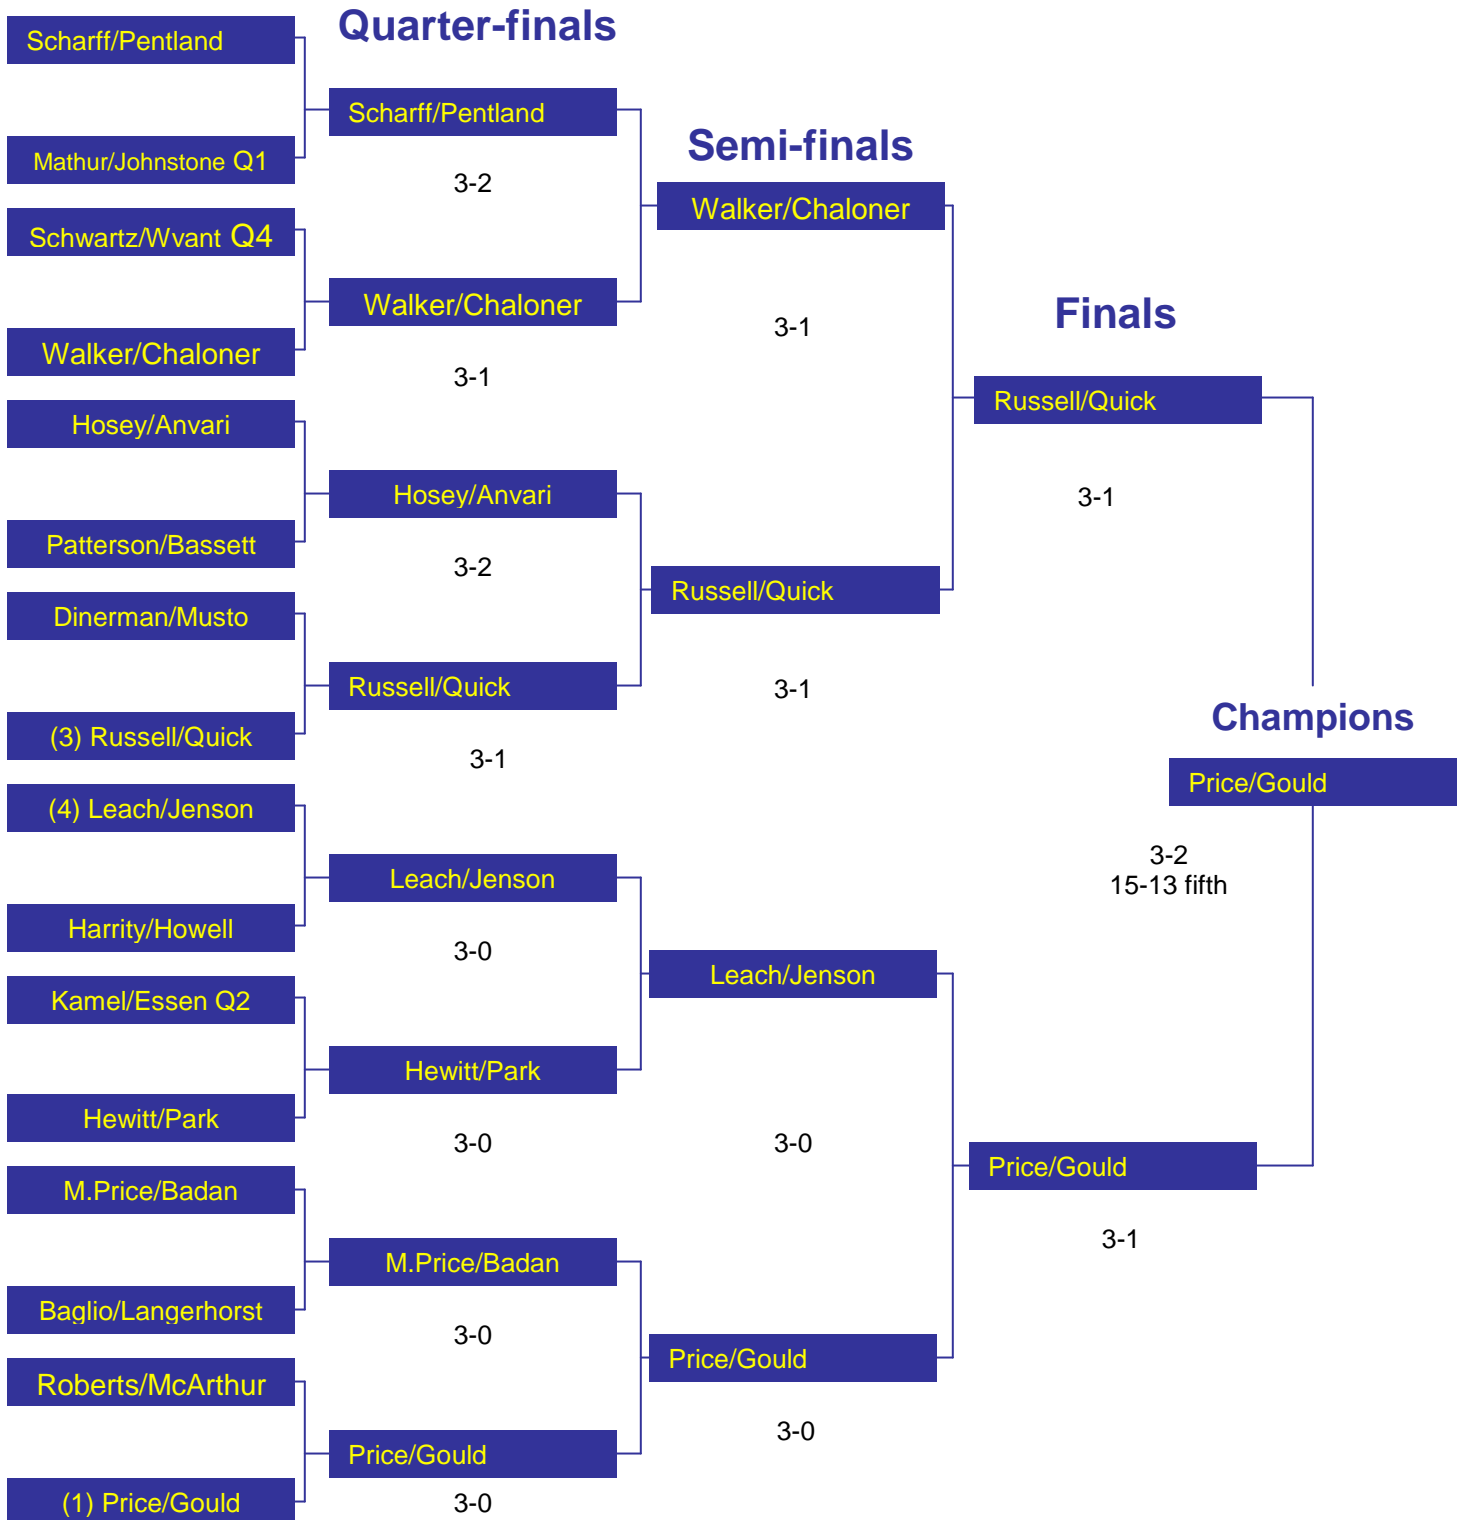

Main Draw

Round of 16

Draw done by Willie Hosey, James Hewitt, updates Ben Gould
 If you have any questions, please contact doubles@isdasquash.com